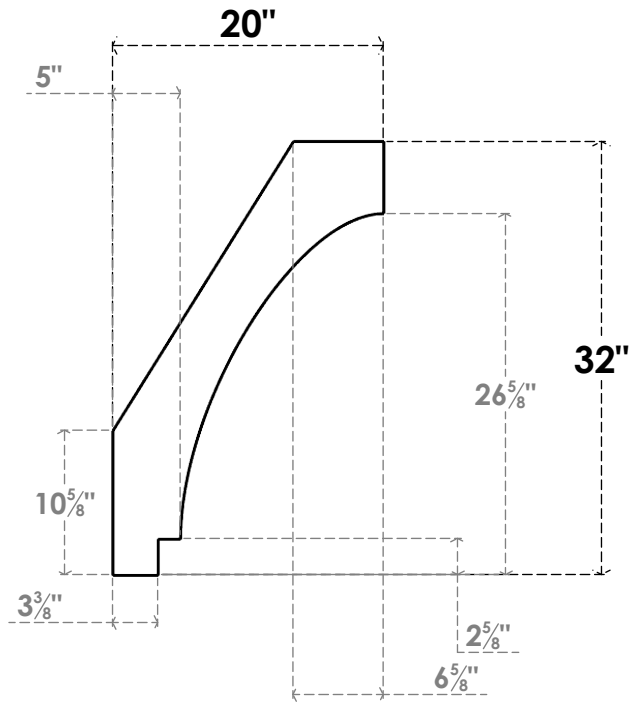

ITEM NUMBER: BRCPC060X20000X32000IMP

6"W X 20"D X 32"H IMPERIAL ARCHITECTURAL GRADE PVC CLOSED KNEE BRACE

SIDE PROFILE

FRONT PROFILE

ISOMETRIC

EKENA MILLWORK
2300 WEST MAIN ST.
CLARKSVILLE, TX 75426
TOLL FREE: 866-607-0453
WWW.EKENAMILLWORK.COM

NOTES

1. INSTALLATION TO BE COMPLETED IN ACCORDANCE WITH MANUFACTURER'S SPECIFICATIONS.
2. DRAWING MAY NOT BE TO SCALE
3. THIS DRAWING IS INTENDED FOR DESIGN AND PLANNING PURPOSES ONLY.
4. ALL INFORMATION CONTAINED HEREIN WAS CURRENT AT THE TIME OF DEVELOPMENT BUT MUST BE REVIEWED AND APPROVED BY THE PRODUCT MANUFACTURER TO BE CONSIDERED ACCURATE.
5. ARCHITECTURAL GRADE PVC PRODUCTS ARE MADE FROM EXPANDED CELLULAR PVC AND COME NATURALLY WHITE BUT MAY BE PAINTED