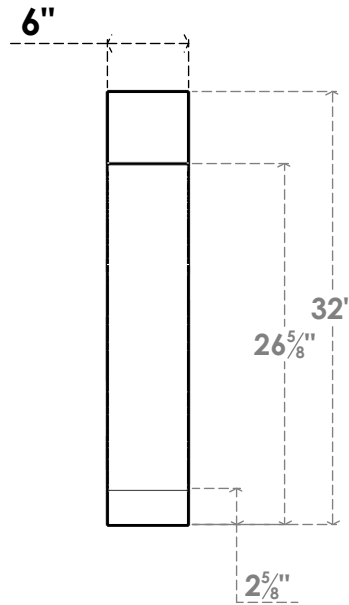

ITEM NUMBER: BRCPC060X20000X32000IMP

6"W X 20"D X 32"H IMPERIAL ARCHITECTURAL GRADE PVC CLOSED KNEE BRACE

SIDE PROFILE

FRONT PROFILE

ISOMETRIC

EKENA MILLWORK
2300 WEST MAIN ST.
CLARKSVILLE, TX 75426
TOLL FREE: 866-607-0453
WWW.EKENAMILLWORK.COM

NOTES

1. INSTALLATION TO BE COMPLETED IN ACCORDANCE WITH MANUFACTURER'S SPECIFICATIONS.
2. DRAWING MAY NOT BE TO SCALE
3. THIS DRAWING IS INTENDED FOR DESIGN AND PLANNING PURPOSES ONLY.
4. ALL INFORMATION CONTAINED HEREIN WAS CURRENT AT THE TIME OF DEVELOPMENT BUT MUST BE REVIEWED AND APPROVED BY THE PRODUCT MANUFACTURER TO BE CONSIDERED ACCURATE.
5. ARCHITECTURAL GRADE PVC PRODUCTS ARE MADE FROM EXPANDED CELLULAR PVC AND COME NATURALLY WHITE BUT MAY BE PAINTED